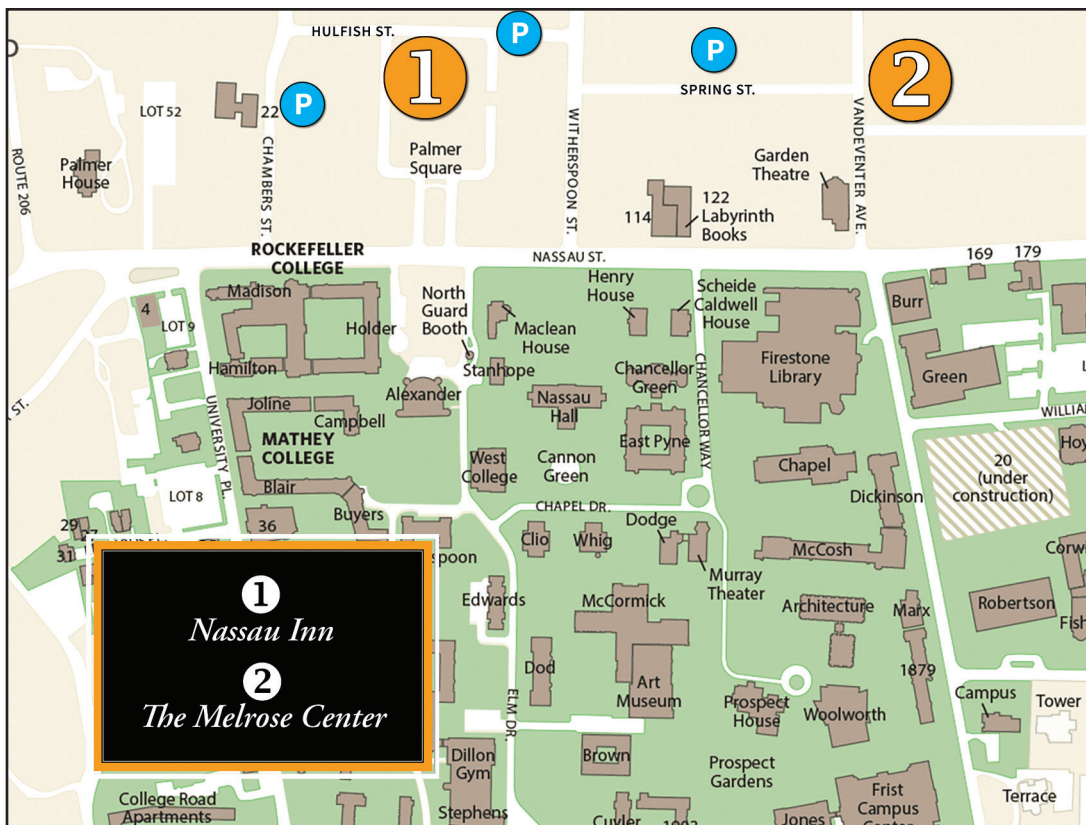

CHRISTIAN UNION

ROBERT L. MELROSE CENTER FOR CHRISTIAN LEADERSHIP AT PRINCETON UNIVERSITY

Celebration

PARKING & EVENT MAP

Thursday, June 1, 2017

1 - Nassau Inn

10 Palmer Square, Princeton

Reception 5:30 pm | Celebration Dinner &

Program 6:30 pm

Attire: Semi-formal; Reunions jackets and

Princeton colors encouraged.

On-site childcare available.

Friday, June 2, 2017

2 - Robert L. Melrose Center for
Christian Leadership

19 Vandeventer Avenue, Princeton

Dedication and Brunch 10:00 am

Attire: Reunions/Princeton attire.

Children are welcome.